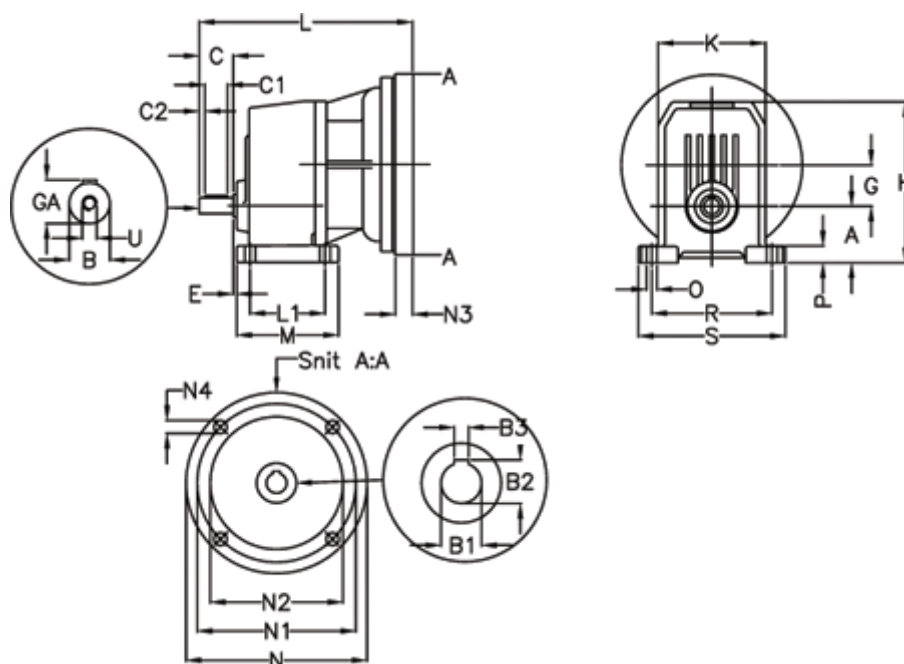

Article number: 40550100251220

Description: Single Stage Helical Gear
S 101-2,5-P63B5

Measures

A = 50	E = 18.0	M = 90.0	R = 110
B = 14	F = 5x5x20	N = 140	S = 130
B1 = 11	G = 38.5	N1 = 115	U = M5
B2 = 12.8	GA = 16.0	N2 = 95	
B3 = 4	H = 142.5	N3 = -	
C = 30	K = 95	N4 = M8x19	
C1 = 20	L = 189	O = 9	
C2 = 5	L1 = 65.0	P = 15.0	